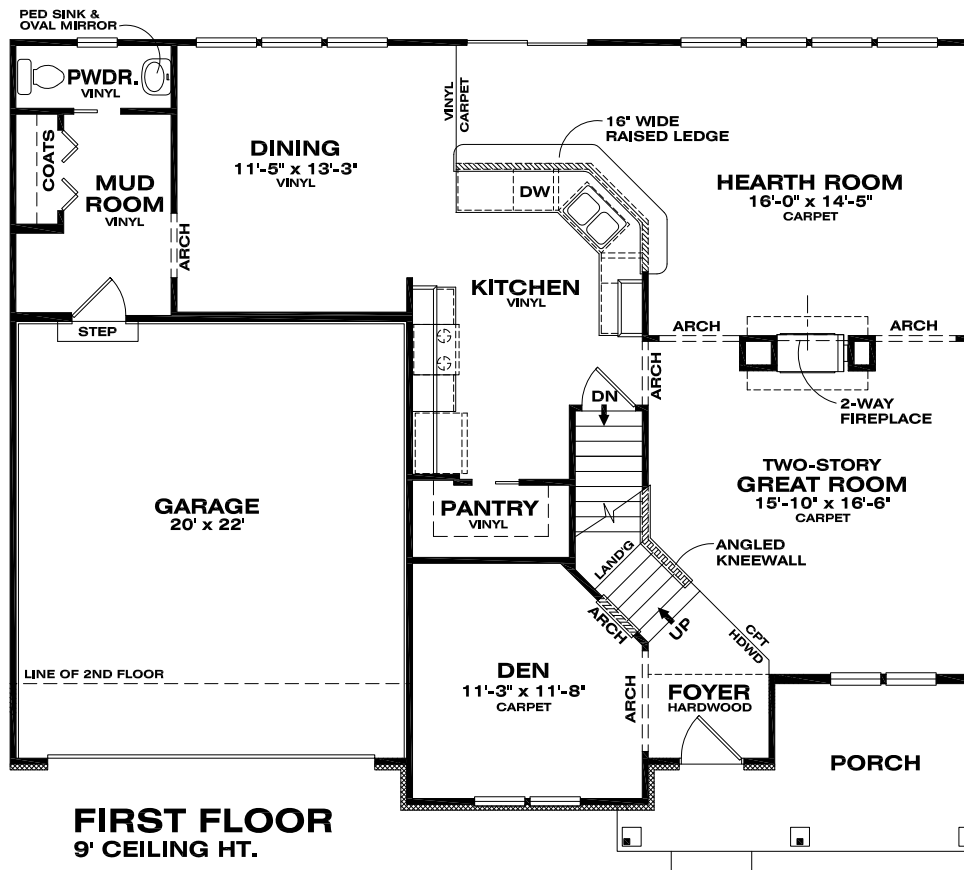

PARKHURST FLOOR PLANS

DIMENSIONS:
48'W x 40'D
2567 SF TOTAL