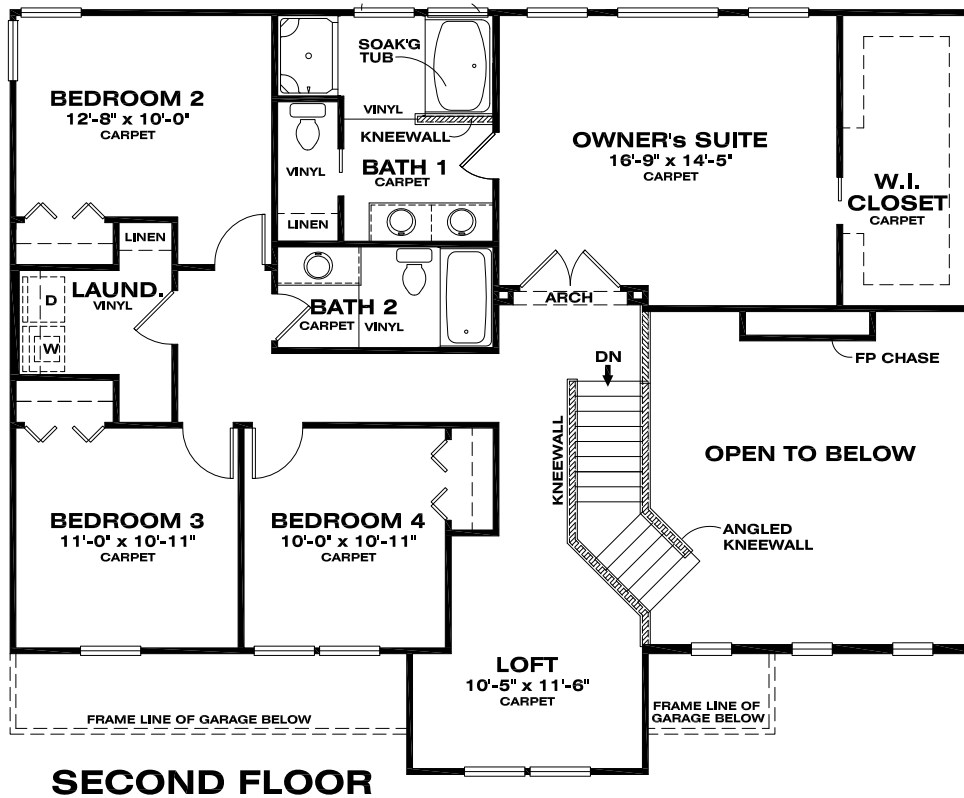

PARKHURST FLOOR PLANS

DIMENSIONS:
48'W x 40'D
2567 SF TOTAL