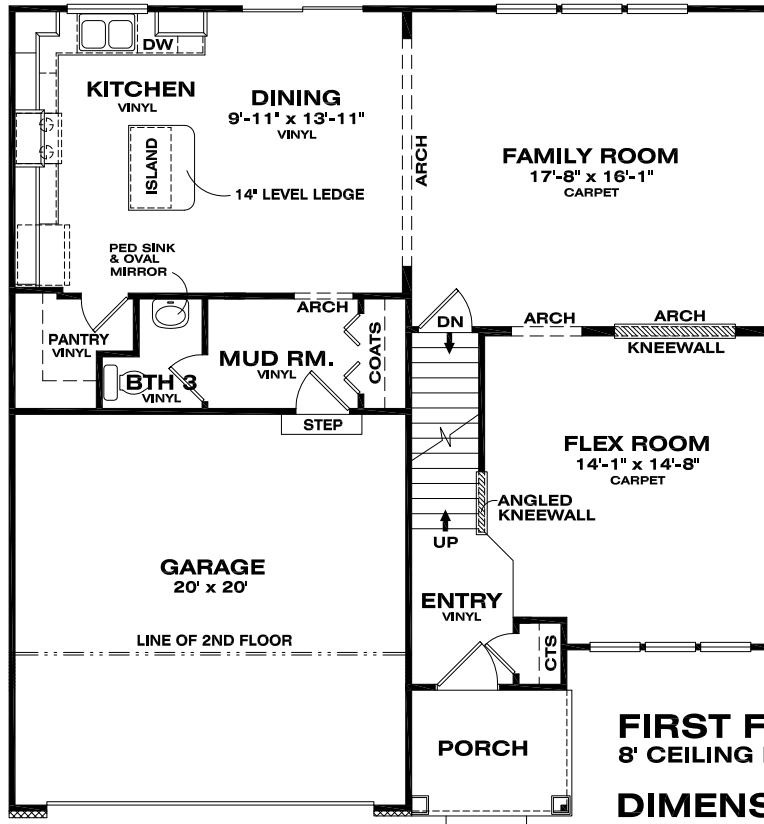

SANIBEL FLOOR PLANS

FIRST FLOOR
8' CEILING HT.

DIMENSIONS:
38'W x 40'D

2208 SF TOTAL