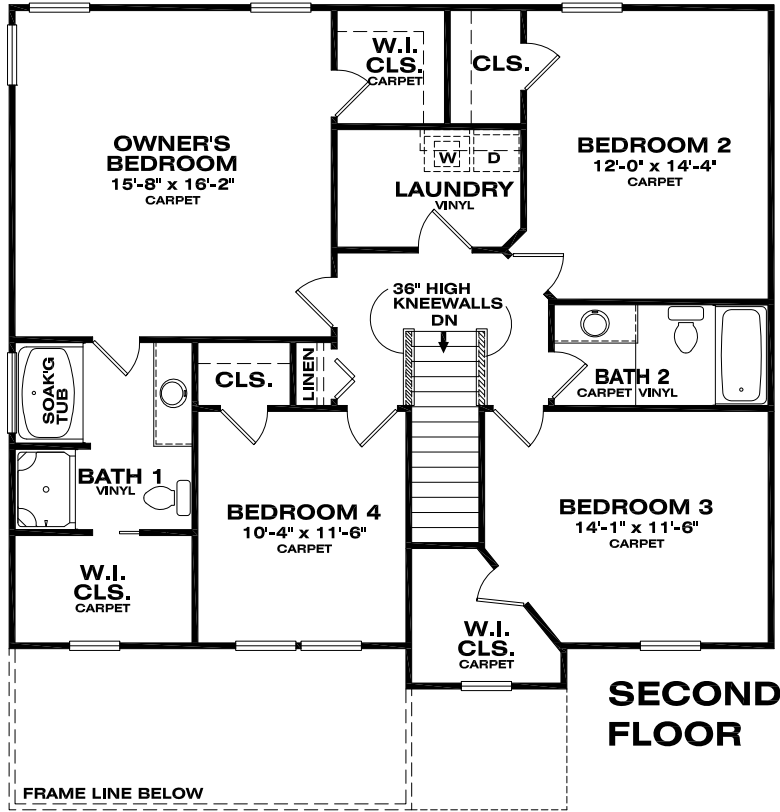

SANIBEL FLOOR PLANS

FIRST FLOOR
8' CEILING HT.

DIMENSIONS:
38'W x 40'D

2208 SF TOTAL