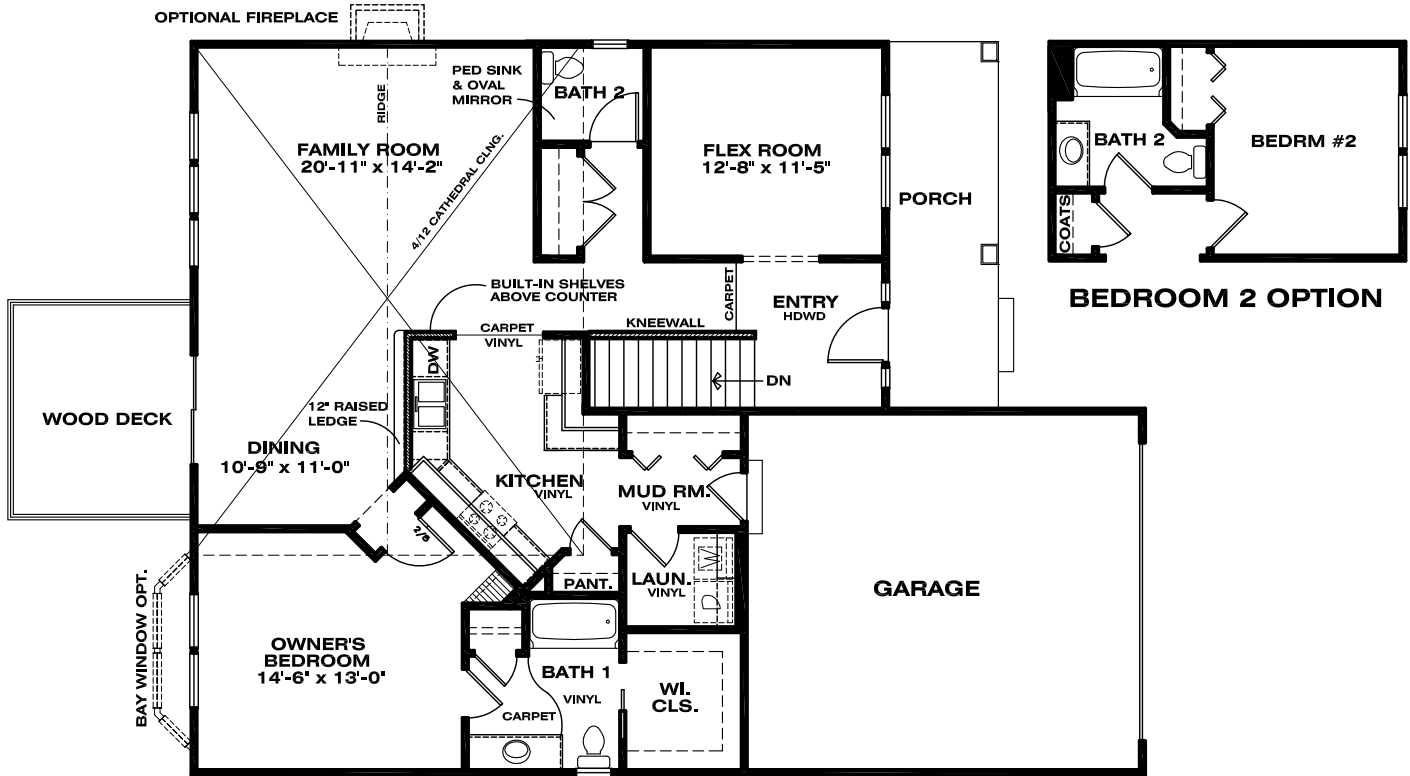

# PROVIDENCE FLOOR PLANS

**FIRST FLOOR**  
8' CEILING HT.  
**1359 SF TOTAL**

**LOWER LEVEL FINISH OPTION**  
**722 SF TOTAL**

Equal Housing Opportunities

EASTBROOK HOMES reserves the right to revise development plans, designs, specifications, prices and terms, and to substitute without notice or obligation, materials of similar quality of any product, from those shown in the original plans and model homes. ALL DIMENSIONS ARE APPROXIMATE EASTBROOK HOMES © 2001 ALL RIGHTS RESERVED