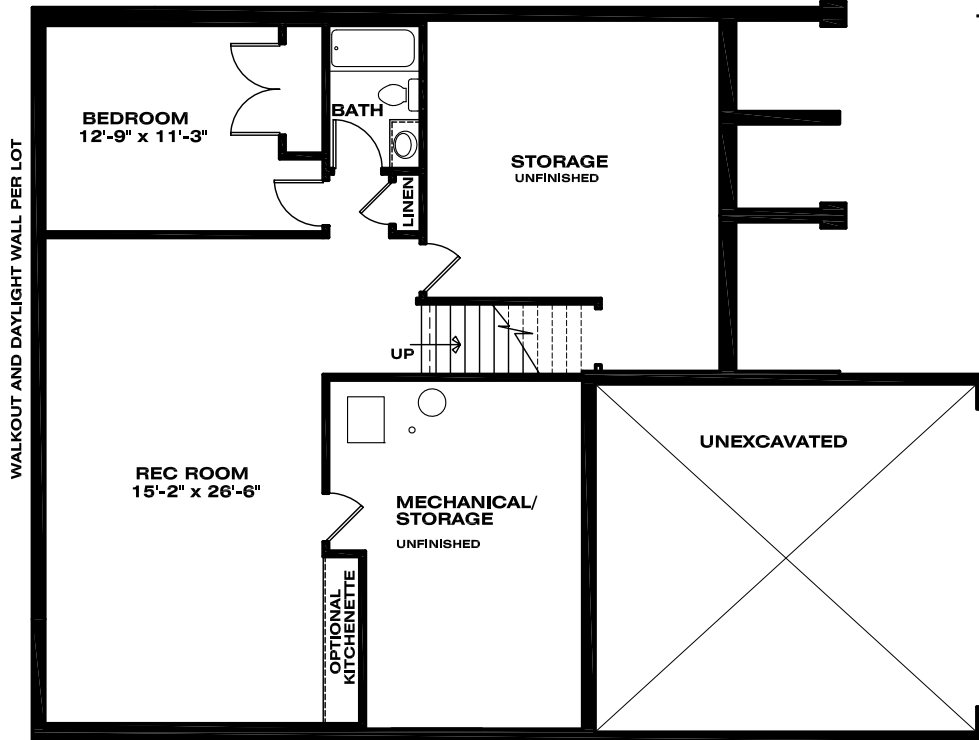

# PROVIDENCE FLOOR PLANS

**FIRST FLOOR**  
8' CEILING HT.  
**1359 SF TOTAL**

**LOWER LEVEL FINISH OPTION**  
**722 SF TOTAL**

Equal Housing Opportunities

EASTBROOK HOMES reserves the right to revise development plans, designs, specifications, prices and terms, and to substitute without notice or obligation, materials of similar quality of any product, from those shown in the original plans and model homes. ALL DIMENSIONS ARE APPROXIMATE EASTBROOK HOMES © 2001 ALL RIGHTS RESERVED